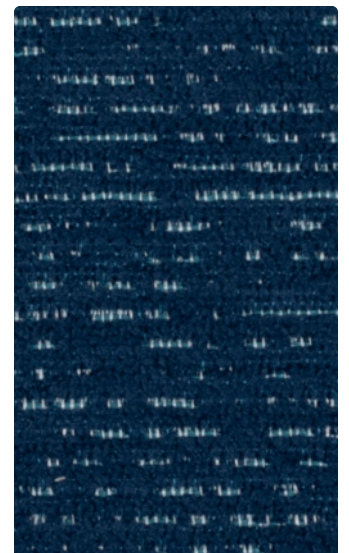

647-007
Marble

647-006
Silver

647-014
Seafoam

647-017
Oatmeal

647-001
Bellini

647-003
Leaf

647-000
Taupe

647-011
Cranberry

647-004
Ocean

Upholstery

59% Polyester, 41% Post-Consumer Recycled Polyester

54 inches / 137 cm

Exceeds 100,000 Double Rubs

GREENGUARD Gold Certified

IRVING

TECHNICAL INFORMATION

Application: Upholstery

Content: 59% Polyester, 41% Post-Consumer Recycled Polyester

Backing: Acrylic

Weight: 17.92 oz./linear yard / 555.58 g/lm

Width: 54 inches / 137 cm

Finish: None

Approx. Repeat: Random Match

Directional: Yes

Shown Railroaded: No

PERFORMANCE

Abrasion: Exceeds 100,000 Double Rubs
(Wyzenbeek/Cotton Duck)

Abrasion test results exceeding ACT Performance Guidelines are not an indicator of product lifespan. Multiple factors affect durability and appearance retention.