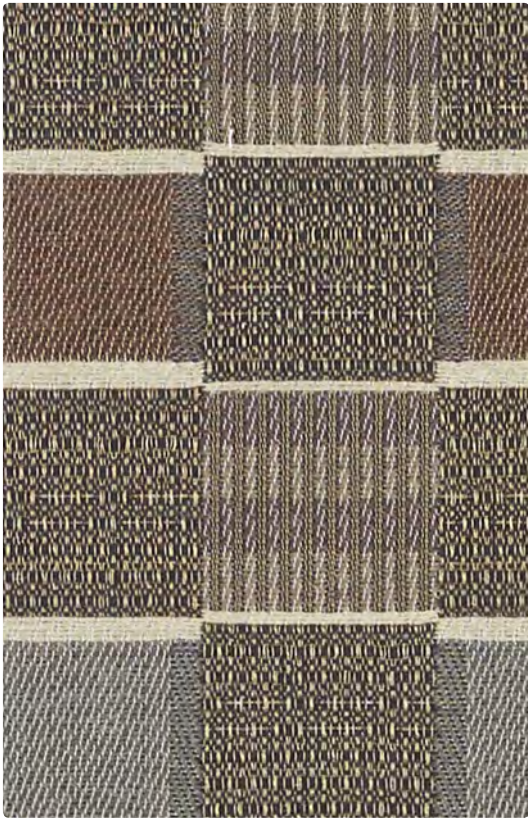

SUTRA

Upholstery Seating

MAYERFABRICS

Upholstery Seating

440-014
Bluestone

440-003
Moss

Application
Upholstery Seating

Content
78% Solution-Dyed Recycled
Nylon, 22% Solution-Dyed Nylon

Width
54 inches

Abrasion (Wyzenbeek/Cotton Duck)
Passes 150,000 Double Rubs

Finish
Stain Repellent – PFOA &
PFOC Free

Reduced Environmental Impact
GREENGUARD Gold Certified

440-000
Mushroom

440-006
Smoke

440-004
Ink

440-001
Cordovan

TECHNICAL INFORMATION

Content: **78% Solution-Dyed Pre-Consumer Recycled Nylon**, 22% Solution-Dyed Nylon

Width: 54"

Weight: 15.52 oz./linear yard

Backing: Acrylic

Finish: Stain Repellent – PFOA & PFOC Free

Approx. Repeat: 2.375" H, 9.063" V

Directional: Yes

Railroaded: No

PERFORMANCE

Surface Abrasion: Heavy Duty ASTM D 4157
(Wyzenbeek/Cotton Duck)

Results

Passes 150,000 Double Rubs Multiple factors affect fabric durability and appearance retention, including end-user application and proper maintenance. Wyzenbeek results above 100,000 double rubs have not been shown to be a reliable indicator of increased fabric lifespan.