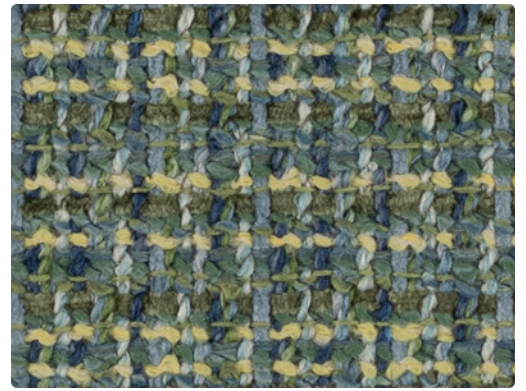

BURBANK

209-007
Cloud

209-003
Hedge

209-017
Caramel

209-004
River Rock

209-001
Campfire

209-014
Cadet

209-000
Sparrow

209-006
Smokey

Upholstery

56% Polyester, 44% Post-Consumer Recycled Polyester

54 inches / 137 cm

Exceeds 100,000 Double Rubs

GREENGUARD Gold Certified

BURBANK

TECHNICAL INFORMATION

Application: Upholstery

Content: 56% Polyester, 44% Post-Consumer Recycled Polyester

Backing: Acrylic

Weight: 19.4 oz./linear yard / 601.47 g/lm

Width: 54 inches / 137 cm

Finish: None

Approx. Repeat: None

Directional: Yes

Shown Railroaded: No

PERFORMANCE

Abrasion: Exceeds 100,000 Double Rubs
(Wyzenbeek/Cotton Duck)

Abrasion test results exceeding ACT Performance Guidelines are not an indicator of product lifespan. Multiple factors affect durability and appearance retention.