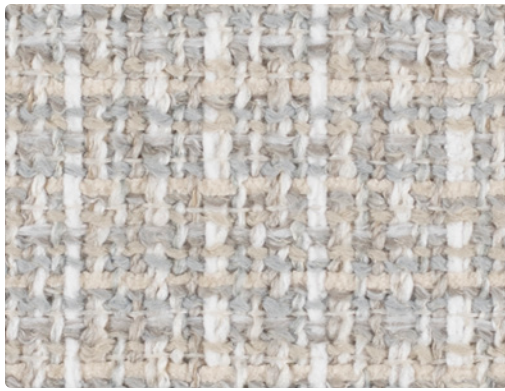

BURBANK

209-007
Cloud

209-003
Hedge

209-017
Caramel

209-004
River Rock

209-001
Campfire

209-014
Cadet

209-000
Sparrow

209-006
Smokey

Upholstery

56% Polyester, 44% Post-Consumer Recycled Polyester

54 inches / 137 cm

Exceeds 100,000 Double Rubs

GREENGUARD Gold Certified

BURBANK

TECHNICAL INFORMATION

Application: Upholstery

Content: 56% Polyester, 44% Post-Consumer Recycled Polyester

Backing: Acrylic

Weight: 19.4 oz./linear yard / 601.47 g/lm

Width: 54 inches / 137 cm

Finish: None

Approx. Repeat: None

Directional: Yes

Shown Railroaded: No

PERFORMANCE

Abrasion: Exceeds 100,000 Double Rubs
(Wyzenbeek/Cotton Duck)

Abrasion test results exceeding ACT Performance Guidelines are not an indicator of product lifespan. Multiple factors affect durability and appearance retention.