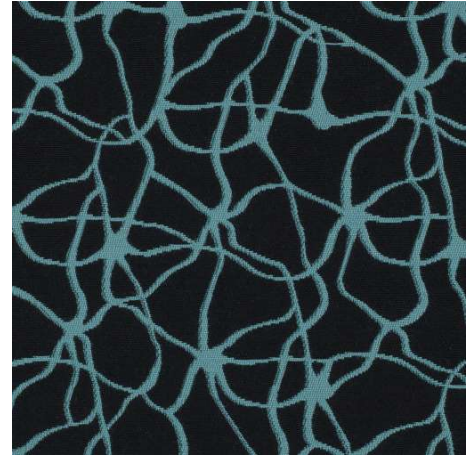

PERFORMANCE

ABRASION RESISTANCE: Exceeds 100,000 Double Rubs*
 (Wyzenbeek/Cotton Duck)
 BREAKING STRENGTH: Warp 342.0 / Fill 305.0
 COLORFASTNESS TO CROCKING: Dry: Class 4 min/Wet: Class 4min
 COLORFASTNESS TO LIGHT: Grade 4.5 at 60 hours
 PILLING RESISTANCE: Class 3
 SEAM SLIPPAGE: Warp 80.0 / Fill 109.0

ADDITIONAL INFORMATION

Custom Colors: All patterns can be custom colored. Minimum yardage applies.

Digital Swatch Color Matching: Due to color variations on different monitors and color printers, actual swatch colors may vary slightly. Please request a memo sample from Mayer Fabrics to ensure proper color representation.

SYNAPSE COLORS (7)

Sandstone
891-000

Wasabi
891-003

Indigo
891-004

Obsidian
891-006

Alabaster
891-007

Malbec
891-008

Spice
891-009