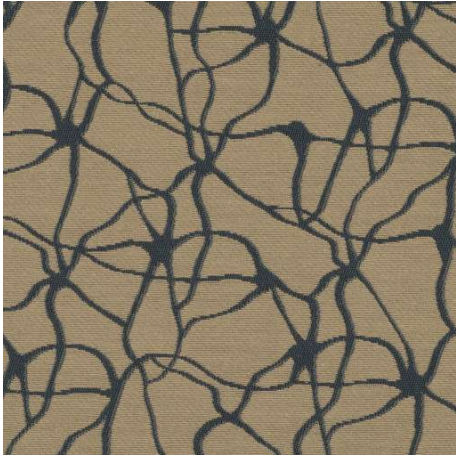

PERFORMANCE

ABRASION RESISTANCE: Exceeds 100,000 Double Rubs*
 (Wyzenbeek/Cotton Duck)
 BREAKING STRENGTH: Warp 342.0 / Fill 305.0
 COLORFASTNESS TO CROCKING: Dry: Class 4 min/Wet: Class 4min
 COLORFASTNESS TO LIGHT: Grade 4.5 at 60 hours
 PILLING RESISTANCE: Class 3
 SEAM SLIPPAGE: Warp 80.0 / Fill 109.0

DYE TRANSFER DISCLAIMER

Certain clothing and accessory dyes (such as those used on denim jeans) may migrate to lighter colors. This phenomenon is increased by humidity and temperature and is irreversible. Mayer Fabrics will not assume responsibility for dye transfer caused by external contaminants. Please check compatibility when using this product in combination with painted or varnished surfaces.

ADDITIONAL INFORMATION

Custom Colors: All patterns can be custom colored. Minimum yardage applies.

Digital Swatch Color Matching: Due to color variations on different monitors and color printers, actual swatch colors may vary slightly. Please request a memo sample from Mayer Fabrics to ensure proper color representation.

SYNAPSE COLORS (7)

Sandstone
891-000

Wasabi
891-003

Indigo
891-004

Obsidian
891-006

Alabaster
891-007

Malbec
891-008

Spice
891-009